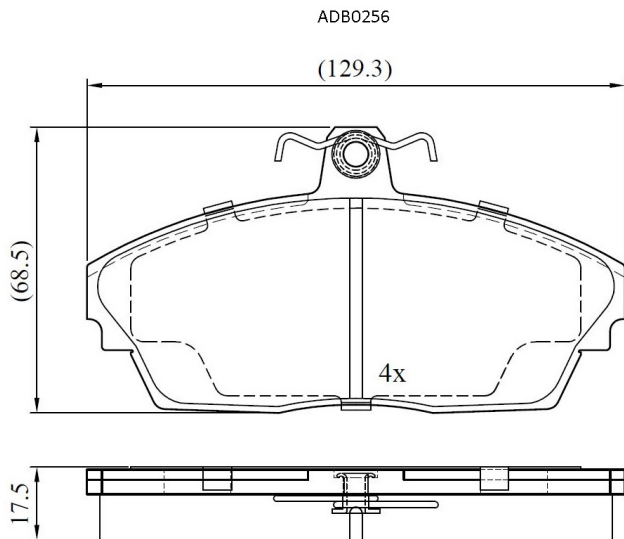

Make: TATA

Model: Gurkha

Part Number: ADB0256

Vehicle Manufacturing/Engine:

Specifications

Fitting Position	:	Front
Model Date	:	01/95->

Or. Caliper	:	Lucas
WVA	:	21245
FMSI	:	
Length	:	129.1
Width	:	68.5
Thickness	:	17.5