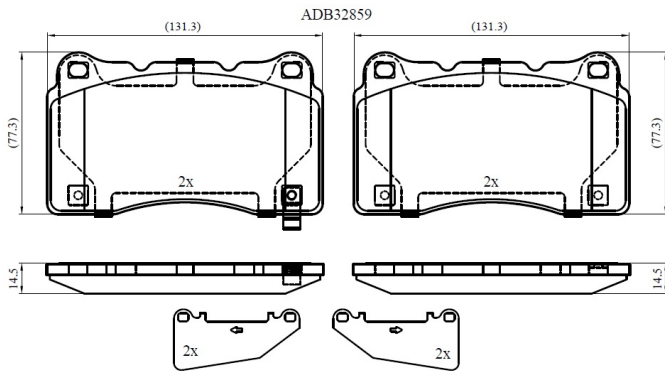

Make: TESLA

Model: MODEL S

Part Number: ADB32859

Vehicle Manufacturing/Engine:

Specifications

Fitting Position	:	Front
Model Date	:	2013-
Or. Caliper	:	
WVA	:	25,85,02,58,51,25,852
FMSI	:	

Length	:	131.8
Width	:	77
Thickness	:	14.8