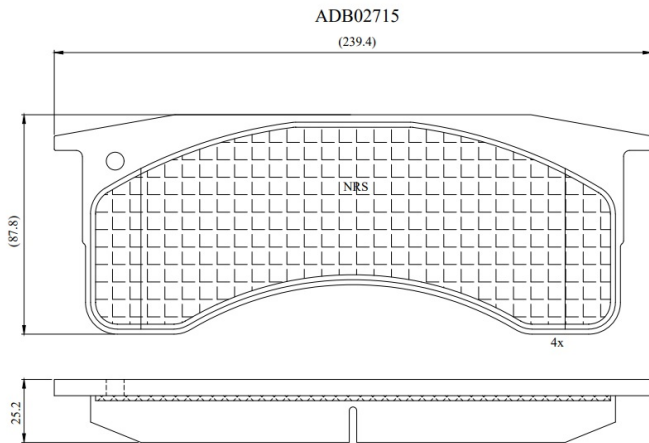

Make: THOMAS

Model: BUS Minotour Bus

Part Number: ADB02715

Vehicle Manufacturing/Engine:

Specifications

Fitting Position	:	Front
Model Date	:	02-May
Or. Caliper	:	
WVA	:	

FMSI	:	7636-D769
Length	:	
Width	:	
Thickness	:	