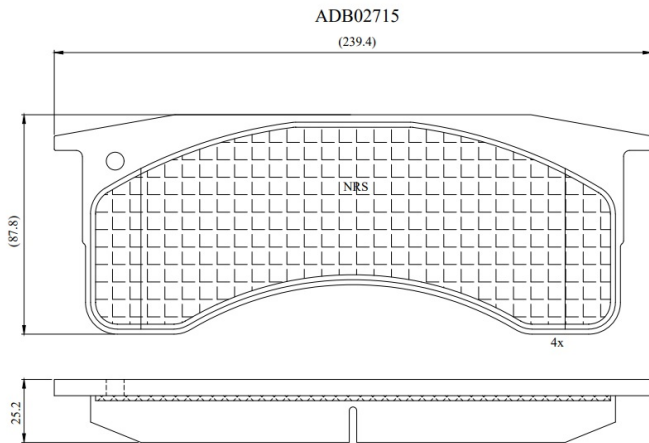

Make: THOMAS

Model: BUS Westport

Part Number: ADB02715

Vehicle Manufacturing/Engine:

Specifications

Fitting Position	:	Front
Model Date	:	02-May
Or. Caliper	:	
WVA	:	

FMSI	:	7636-D769
Length	:	
Width	:	
Thickness	:	