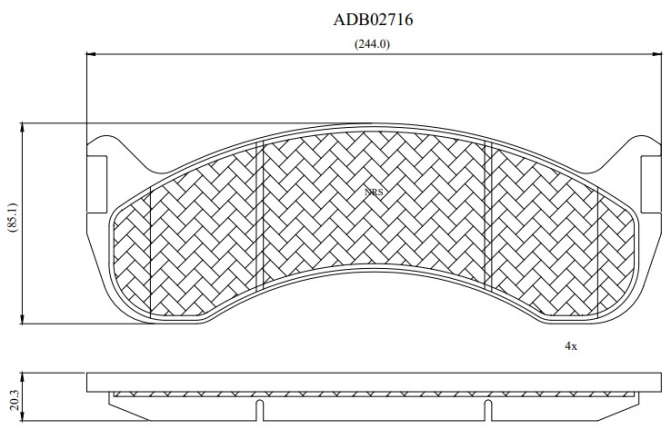

Make: THOMASBUS

Model: Minotour Bus

Part Number: ADB02716

Vehicle Manufacturing/Engine:

Specifications

Fitting Position	:	Front
Model Date	:	02-May
Or. Caliper	:	
WVA	:	

FMSI	:	D786
Length	:	
Width	:	
Thickness	:	