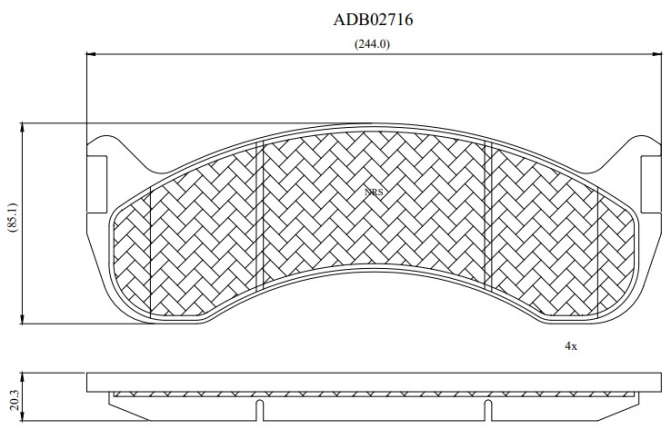

Make: THOMASBUS

Model: Westport

Part Number: ADB02716

Vehicle Manufacturing/Engine:

Specifications

Fitting Position	:	Front
Model Date	:	02-May
Or. Caliper	:	
WVA	:	

FMSI	:	D786
Length	:	
Width	:	
Thickness	:	