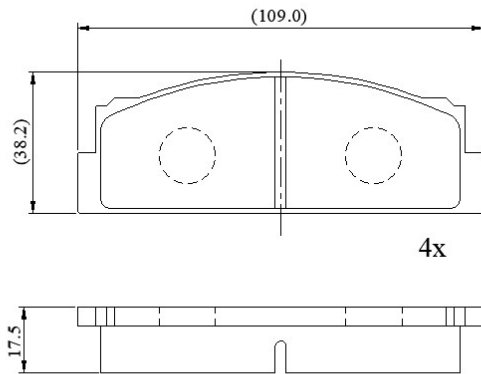

Make: TOFAS

Model: 124 (1200cc)

Part Number: ADB0112

Vehicle Manufacturing/Engine:

ADB0112

Specifications

| | | |
|-------------------------|---|-------------|
| Fitting Position | : | Front |
| Model Date | : | 01/75-01/83 |
| Or. Caliper | : | Bendix |

| | | |
|------------------|---|--------|
| WVA | : | 20073 |
| FMSI | : | |
| Length | : | 108.75 |
| Width | : | 38 |
| Thickness | : | 17.5 |