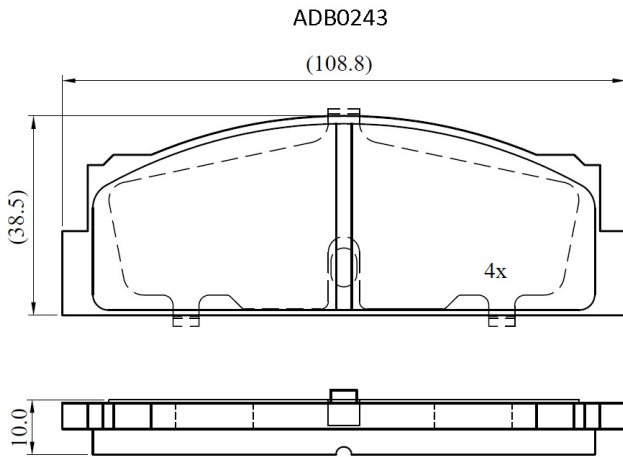

Make: TOFAS

Model: 124 (1200cc)

Part Number: ADB0243

Vehicle Manufacturing/Engine:

Specifications

Fitting Position	:	Rear
Model Date	:	01/75-01/83
Or. Caliper	:	Bendix
WVA	:	20074

FMSI	:	
Length	:	108.75
Width	:	38.5
Thickness	:	10