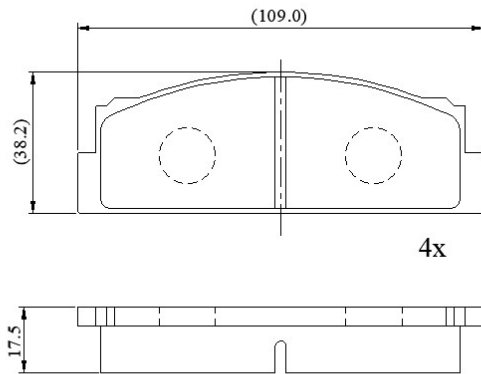

Make: TOFAS

Model: Dogan/ Kartal/ Sahin

Part Number: ADB0112

Vehicle Manufacturing/Engine:

ADB0112

Specifications

Fitting Position	:	Front
Model Date	:	01/75-01/94
Or. Caliper	:	Bendix

WVA	:	20073
FMSI	:	
Length	:	108.75
Width	:	38
Thickness	:	17.5