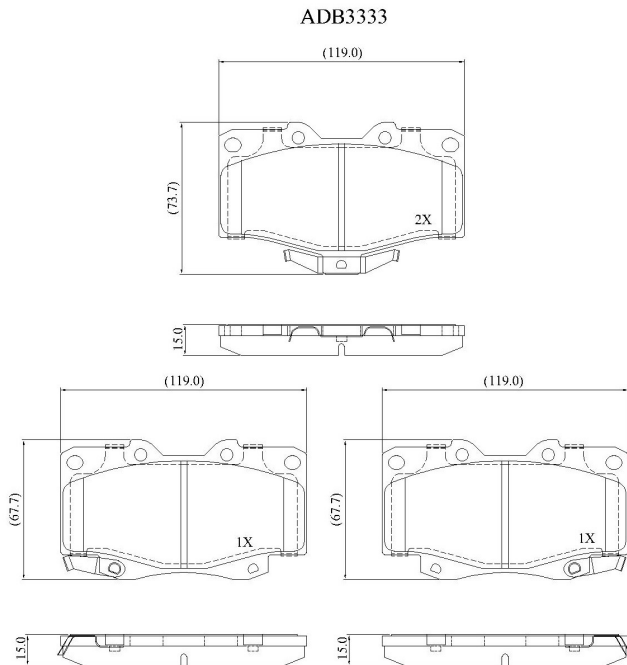

Make: TOYOTA

Model: 4 Runner (-> 96)

Part Number: ADB3333

Vehicle Manufacturing/Engine:

Specifications

Fitting Position	:	Front
Model Date	:	11/95->
Or. Caliper	:	Sumitomo
WVA	:	21680
FMSI	:	
Length	:	119
Width	:	73.7
Thickness	:	15