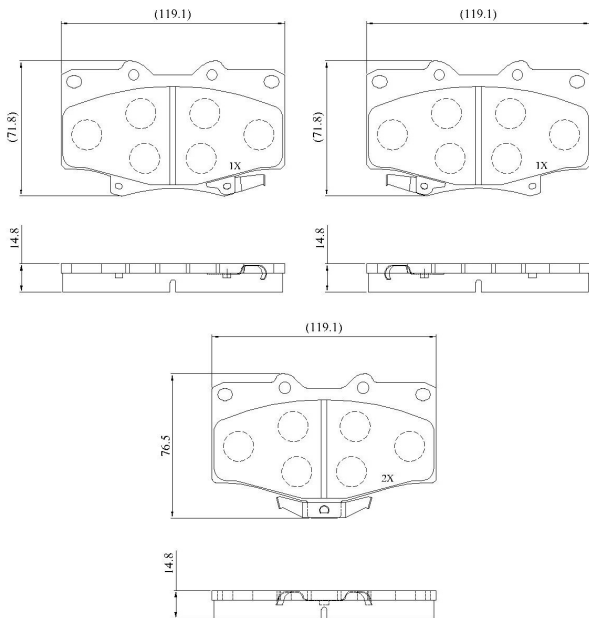

Make: TOYOTA

Model: 4 Runner (-> 96)

Part Number: ADB3975

Vehicle Manufacturing/Engine:

ADB3975

Specifications

Fitting Position

:

Front

Model Date	:	10/93-11/95
Or. Caliper	:	Sumitomo
WVA	:	
FMSI	:	
Length	:	119
Width	:	71.8/76.5
Thickness	:	15