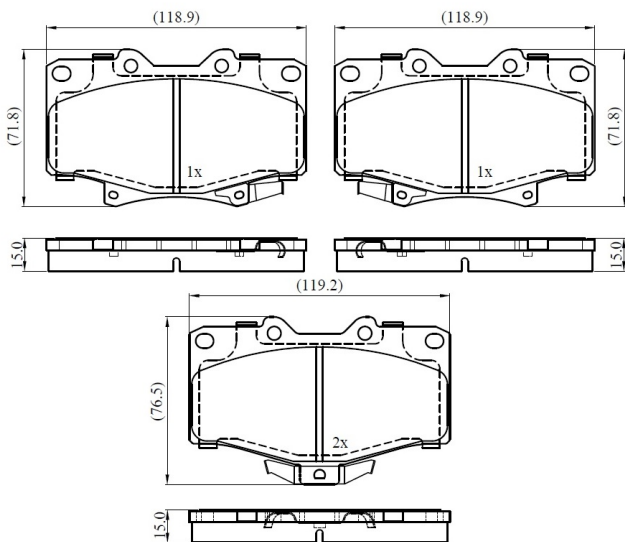

Make: TOYOTA

Model: 4 RUNNER III

Part Number: ADB33173

Vehicle Manufacturing/Engine:

ADB33173

Specifications

Fitting Position	:	Front
Model Date	:	1995-2002

Or. Caliper	:	
WVA	:	2,16,80,21,679
FMSI	:	
Length	:	119
Width	:	67.7,73.7
Thickness	:	15