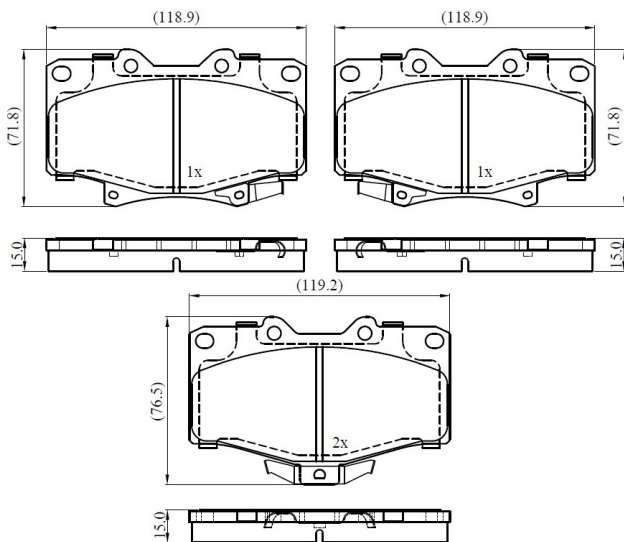

Make: TOYOTA

Model: 4 RUNNER III

Part Number: ADB33173

Vehicle Manufacturing/Engine:

ADB33173

Specifications

Fitting Position	:	Front
Model Date	:	1995-2002

Or. Caliper	:	
WVA	:	2,16,80,21,679
FMSI	:	
Length	:	119
Width	:	67.7,73.7
Thickness	:	15