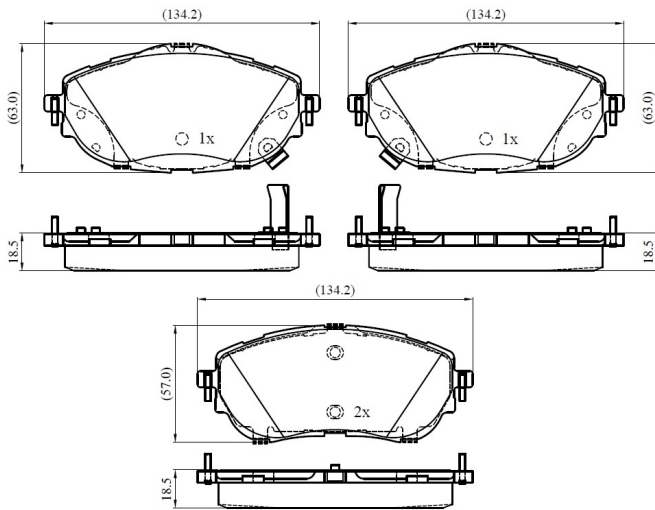

Make: TOYOTA

Model: AURIS Estate

Part Number: ADB33249

Vehicle Manufacturing/Engine:

ADB33249

Specifications

Fitting Position	:	Front
Model Date	:	2015-2018

Or. Caliper	:	
WVA	:	25698
FMSI	:	
Length	:	134.2
Width	:	63.0/57.0
Thickness	:	18.5