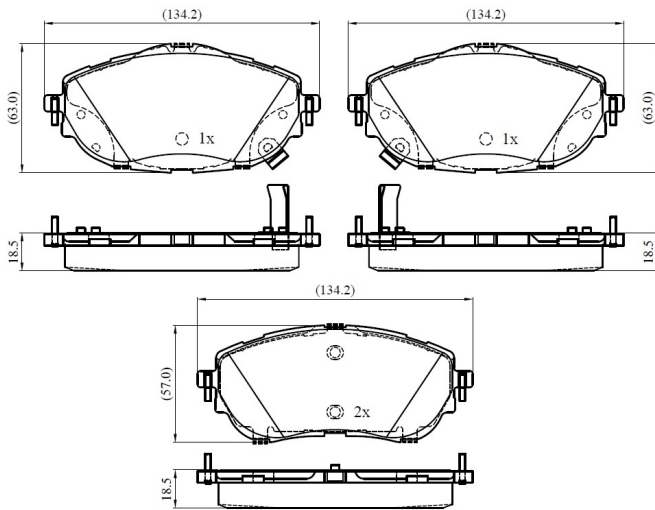

Make: TOYOTA

Model: AURIS Estate

Part Number: ADB33249

Vehicle Manufacturing/Engine:

ADB33249

Specifications

Fitting Position	:	Front
Model Date	:	2012-2018

Or. Caliper	:	
WVA	:	25698
FMSI	:	
Length	:	134.2
Width	:	63.0/57.0
Thickness	:	18.5