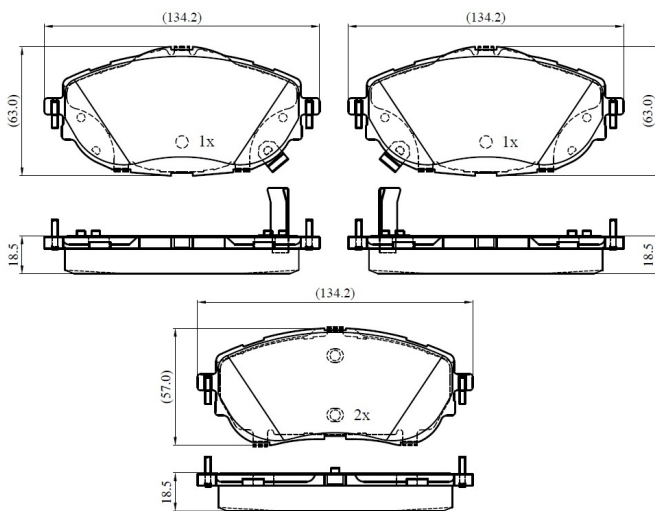

Make: TOYOTA

Model: AURIS Estate

Part Number: ADB33249

Vehicle Manufacturing/Engine:

ADB33249

Specifications

Fitting Position	:	Front
Model Date	:	2013-2018

Or. Caliper	:	
WVA	:	25698
FMSI	:	
Length	:	134.2
Width	:	63.0/57.0
Thickness	:	18.5