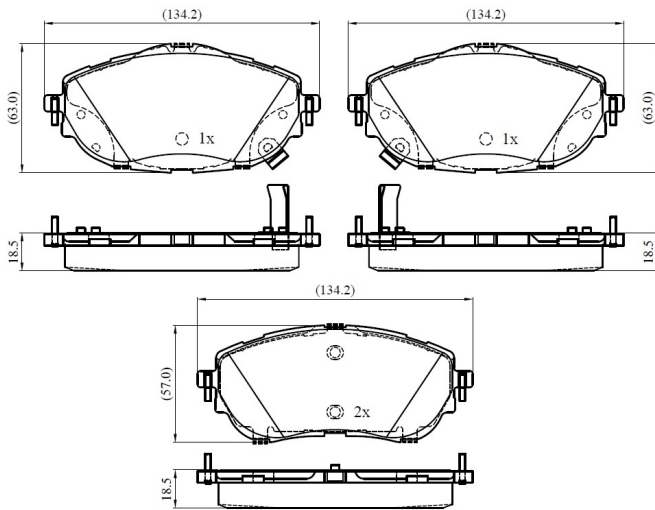

Make: TOYOTA

Model: AURIS Estate

Part Number: ADB33249

Vehicle Manufacturing/Engine:

ADB33249

Specifications

Fitting Position	:	Front
Model Date	:	2013-2018

Or. Caliper	:	
WVA	:	25698
FMSI	:	
Length	:	134.2
Width	:	63.0/57.0
Thickness	:	18.5