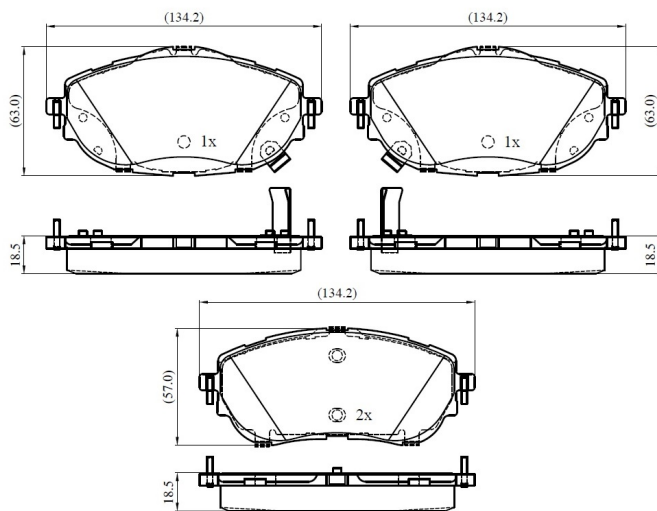

Make: TOYOTA

Model: Auris

Part Number: ADB33249

Vehicle Manufacturing/Engine:

ADB33249

Specifications

Fitting Position	:	Front
Model Date	:	2012-2018

Or. Caliper	:	
WVA	:	25698
FMSI	:	
Length	:	134.2
Width	:	63.0/57.0
Thickness	:	18.5