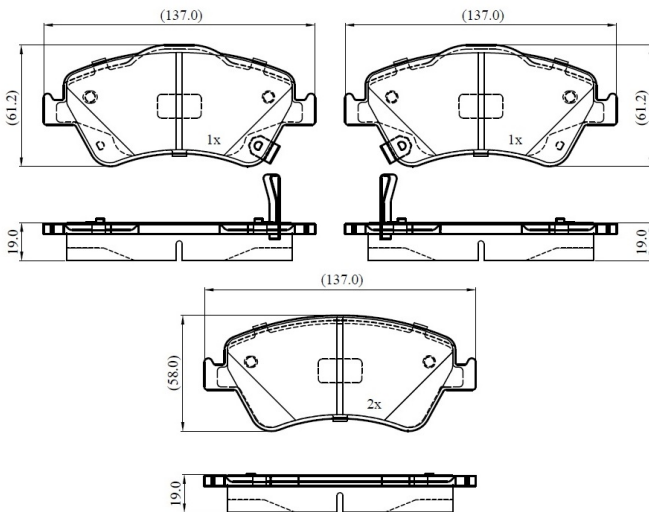

Make: TOYOTA

Model: Auris

Part Number: ADB33251

Vehicle Manufacturing/Engine:

ADB33251

Specifications

Fitting Position	:	Front
Model Date	:	2007-2012

Or. Caliper	:	
WVA	:	24122
FMSI	:	
Length	:	137
Width	:	61.2/58.0
Thickness	:	19