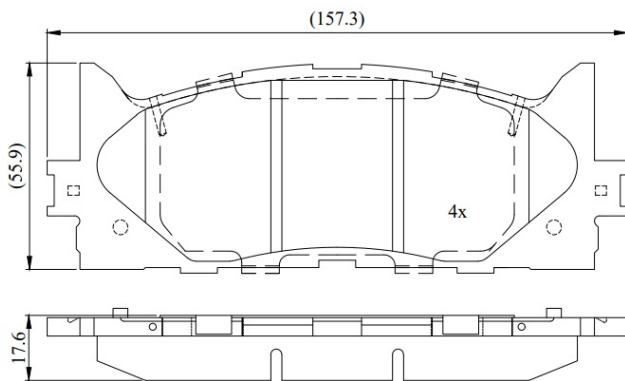

Make: TOYOTA

Model: Avalon

Part Number: ADB02470

Vehicle Manufacturing/Engine:

ADB02470

Specifications

Fitting Position	:	Front
Model Date	:	2008-2012
Or. Caliper	:	
WVA	:	

FMSI	:	D1293
Length	:	157.3
Width	:	56
Thickness	:	17.1