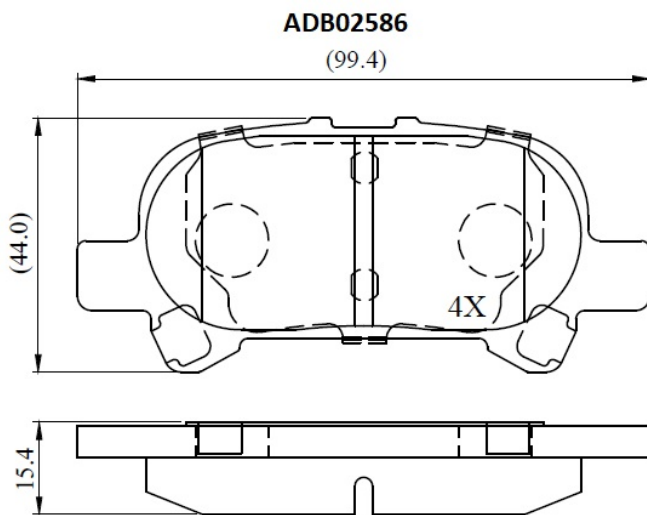

Make: TOYOTA

Model: Avalon

Part Number: ADB02586

Vehicle Manufacturing/Engine:

Specifications

Fitting Position	:	Rear
Model Date	:	00-07
Or. Caliper	:	

WVA	:	
FMSI	:	D828
Length	:	99.4
Width	:	44
Thickness	:	15.4