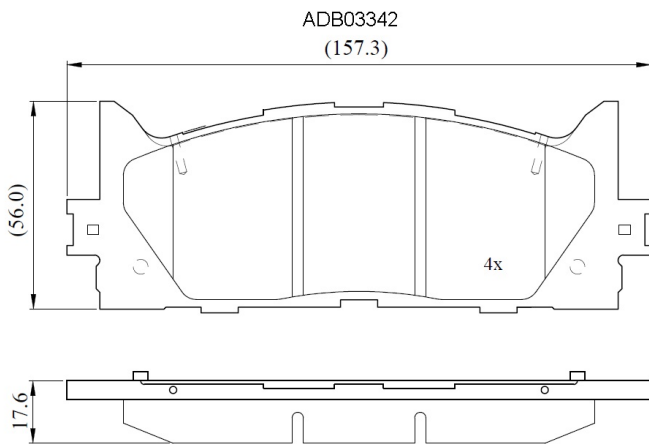

Make: TOYOTA

Model: Avalon

Part Number: ADB03342

Vehicle Manufacturing/Engine:

Specifications

Fitting Position	:	Front
Model Date	:	08-Dec
Or. Caliper	:	
WVA	:	

FMSI	:	8331-D1293
Length	:	157.3
Width	:	56
Thickness	:	17.6