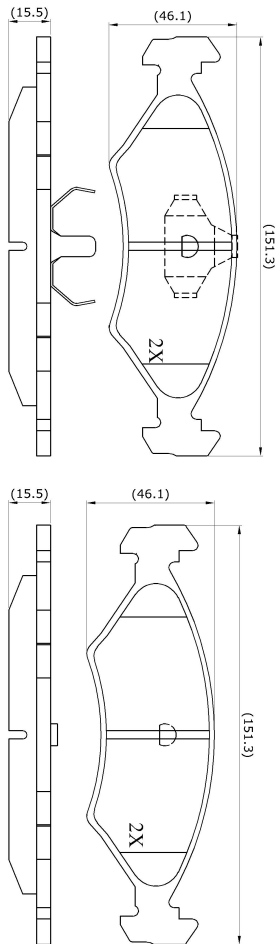

Make: TOYOTA

Model: Avante

Part Number: ADB01619

Vehicle Manufacturing/Engine:

ADB01619

Specifications

Fitting Position	:	Front
Model Date	:	03/85->
Or. Caliper	:	Ate/Teves
WVA	:	2,06,40,20,753
FMSI	:	
Length	:	151.3
Width	:	46.1
Thickness	:	15.5