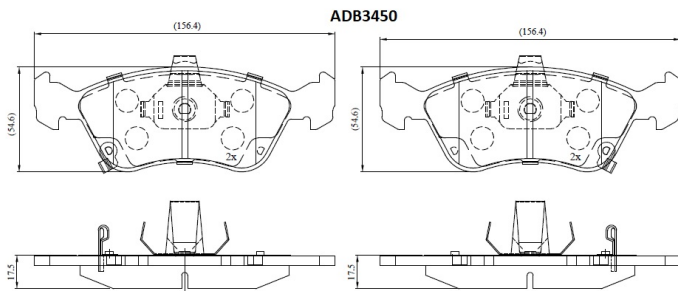

Make: TOYOTA

Model: Avensis (08/00-> 01/02)

Part Number: ADB3450

Vehicle Manufacturing/Engine:

Specifications

Fitting Position : Front

Model Date : 08/00-01/02

Or. Caliper : Ate

WVA : 21975

FMSI :

Length : 156.4

Width : 54.6

Thickness : 17.5