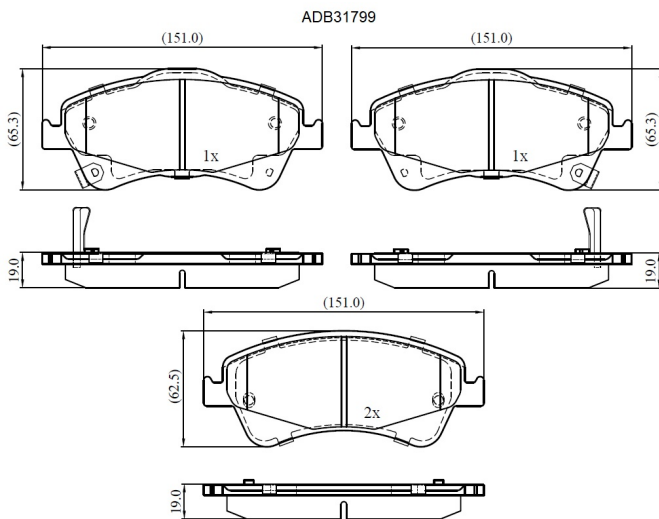

Make: TOYOTA

Model: Avensis Estate

Part Number: ADB31799

Vehicle Manufacturing/Engine:

Specifications

Fitting Position	:	Front
Model Date	:	02/09-->
Or. Caliper	:	

WVA	:	2,42,04,24,691
FMSI	:	
Length	:	150.8
Width	:	62.2/65.8
Thickness	:	19