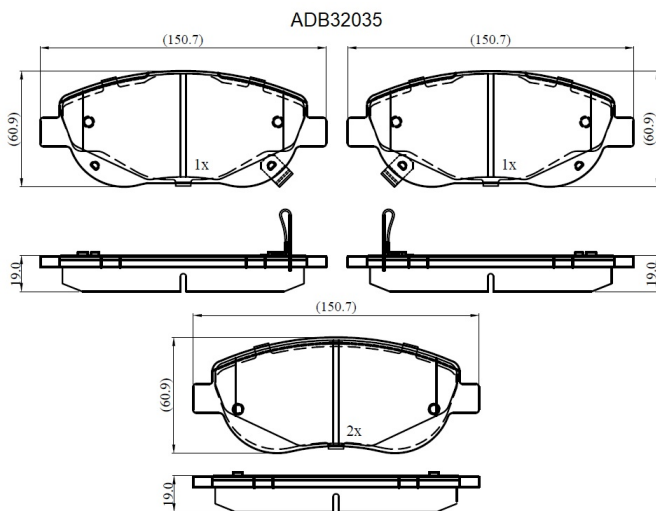

Make: TOYOTA

Model: Avensis Estate

Part Number: ADB32035

Vehicle Manufacturing/Engine:

Specifications

Fitting Position	:	Front
Model Date	:	02/09-
Or. Caliper	:	Bosch

WVA	:	24946, 24947, 24948
FMSI	:	
Length	:	150.9
Width	:	61.1
Thickness	:	18.5