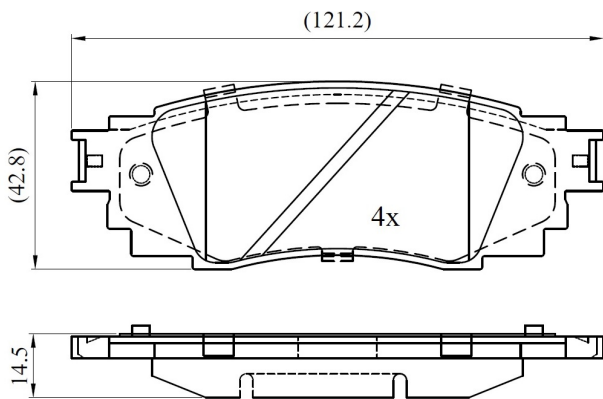

Make: TOYOTA

Model: C-HR

Part Number: ADB02430

Vehicle Manufacturing/Engine:

ADB02430

Specifications

Fitting Position	:	Rear
Model Date	:	2016-
Or. Caliper	:	

WVA	:	22434
FMSI	:	
Length	:	121.2
Width	:	42.9
Thickness	:	14.5