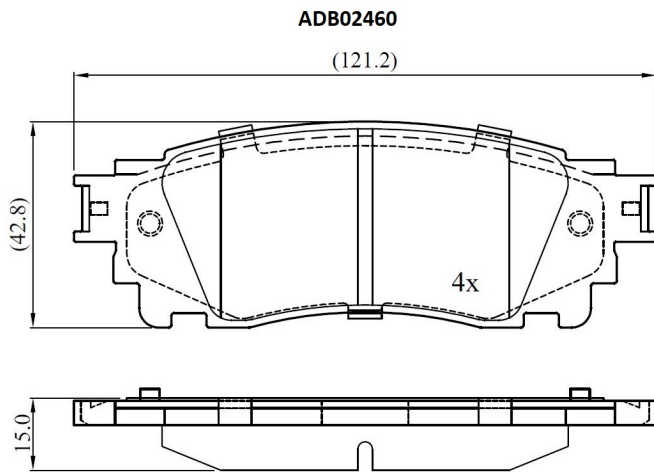

Make: TOYOTA

Model: C-HR

Part Number: ADB02460

Vehicle Manufacturing/Engine:

Specifications

Fitting Position	:	Rear
Model Date	:	2016-
Or. Caliper	:	
WVA	:	22153

FMSI	:	
Length	:	121.3
Width	:	42.8
Thickness	:	15