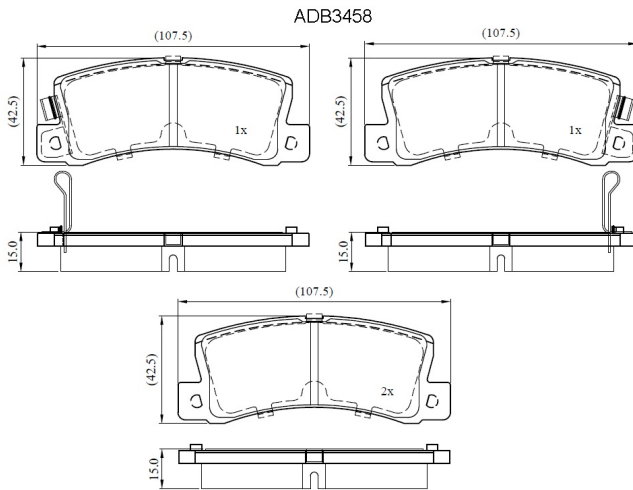

Make: TOYOTA

Model: Camry (10/94-> 08/01)

Part Number: ADB3458

Vehicle Manufacturing/Engine:

Specifications

Fitting Position	:	Rear
Model Date	:	10/94-08/01
Or. Caliper	:	Akebono

WVA	:	
FMSI	:	
Length	:	107.5
Width	:	42.5
Thickness	:	15