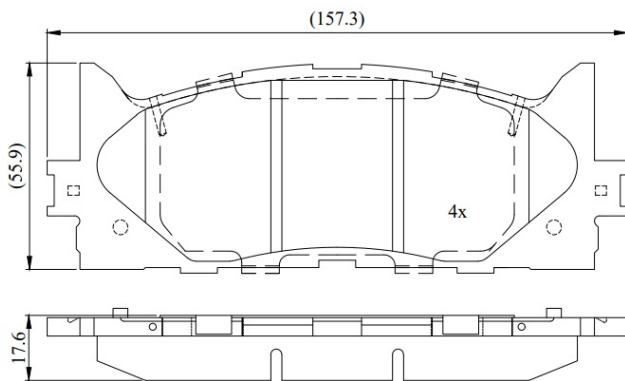

Make: TOYOTA

Model: Camry Hybrid

Part Number: ADB02470

Vehicle Manufacturing/Engine:

ADB02470

Specifications

Fitting Position	:	Front
Model Date	:	2007-2011
Or. Caliper	:	
WVA	:	

FMSI	:	D1293
Length	:	157.3
Width	:	56
Thickness	:	17.1