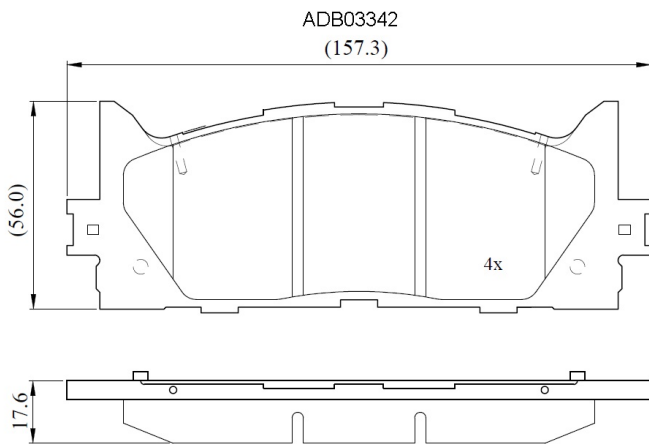

Make: TOYOTA

Model: Camry Hybrid

Part Number: ADB03342

Vehicle Manufacturing/Engine:

Specifications

Fitting Position	:	Front
Model Date	:	07-Nov
Or. Caliper	:	
WVA	:	

FMSI	:	8331-D1293
Length	:	157.3
Width	:	56
Thickness	:	17.6