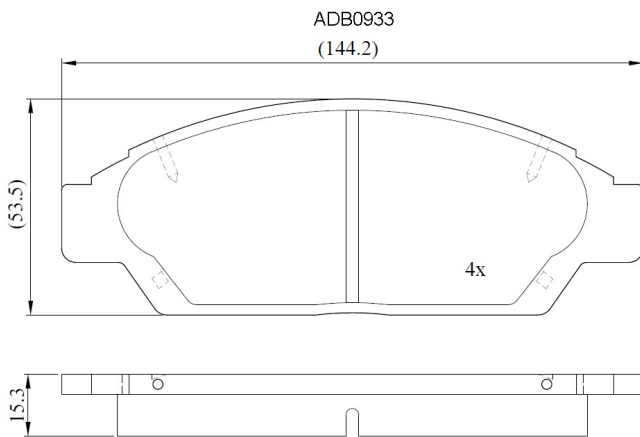

Make: TOYOTA

Model: Camry Vista Range

Part Number: ADB0933

Vehicle Manufacturing/Engine:

Specifications

Fitting Position	:	Front
Model Date	:	07/90-06/94
Or. Caliper	:	Akebono
WVA	:	

FMSI	:	
Length	:	144.2
Width	:	53.5
Thickness	:	15.3