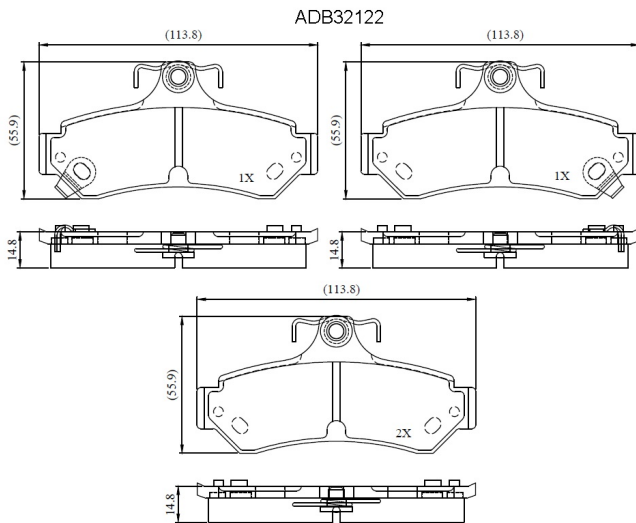

Make: TOYOTA

Model: Camry

Part Number: ADB32122

Vehicle Manufacturing/Engine:

Specifications

Fitting Position	:	Rear
Model Date	:	2010-
Or. Caliper	:	

WVA	:	25599, 25600, 25601
FMSI	:	
Length	:	113.8
Width	:	56
Thickness	:	14.8