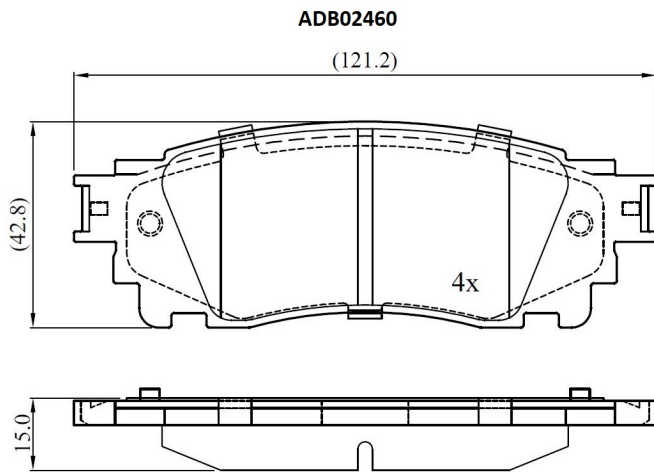

Make: TOYOTA

Model: Camry

Part Number: ADB02460

Vehicle Manufacturing/Engine:

Specifications

Fitting Position	:	Rear
Model Date	:	2017-
Or. Caliper	:	
WVA	:	22153

FMSI	:	
Length	:	121.3
Width	:	42.8
Thickness	:	15