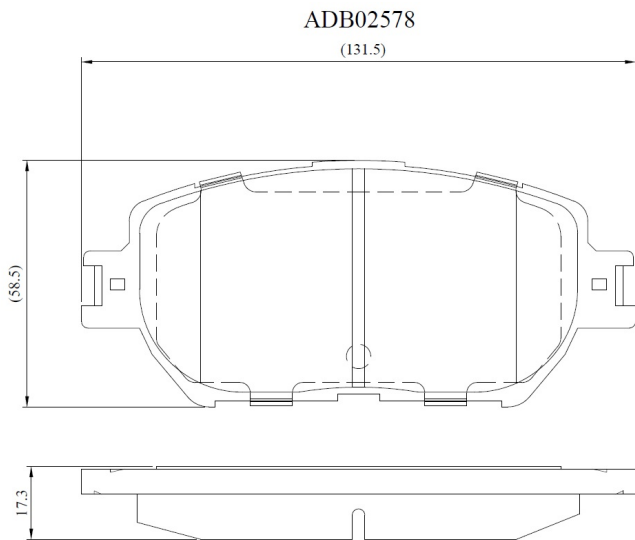

Make: TOYOTA

Model: Camry

Part Number: ADB02578

Vehicle Manufacturing/Engine:

Specifications

Fitting Position	:	Front
Model Date	:	02-Jun
Or. Caliper	:	

WVA	:	
FMSI	:	D908
Length	:	131.5
Width	:	58.5
Thickness	:	17.3