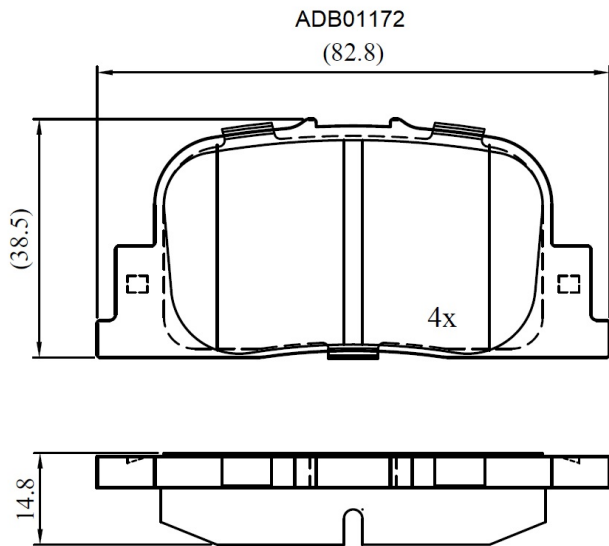

Make: TOYOTA

Model: Camry/Vista (08/01-> 08/02)

Part Number: ADB01172

Vehicle Manufacturing/Engine:

Specifications

Fitting Position	:	Rear
Model Date	:	08/01->08/02

Or. Caliper	:	
WVA	:	23592
FMSI	:	
Length	:	82.8
Width	:	38.5
Thickness	:	14.8