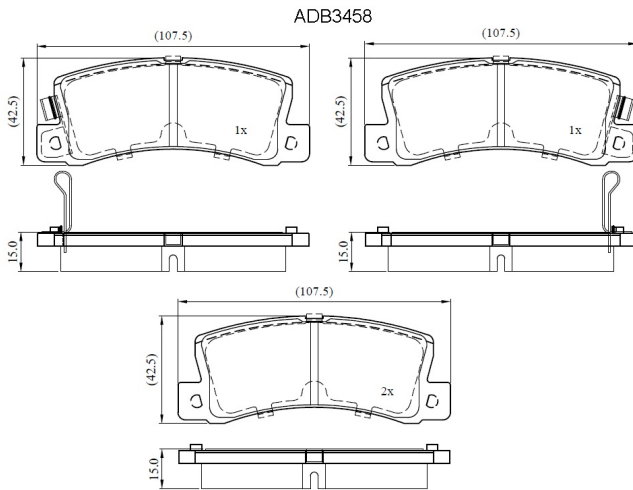

Make: TOYOTA

Model: Carina E

Part Number: ADB3458

Vehicle Manufacturing/Engine:

Specifications

Fitting Position	:	Rear
Model Date	:	01/92-02/98
Or. Caliper	:	Akebono

WVA	:	
FMSI	:	
Length	:	107.5
Width	:	42.5
Thickness	:	15