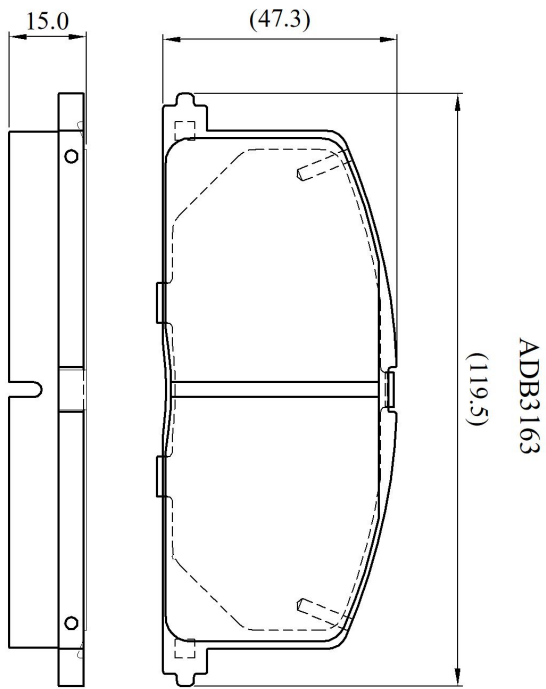

Make: TOYOTA

Model: Carina II

Part Number: ADB3163

Vehicle Manufacturing/Engine:

Specifications

Fitting Position	:	Front
Model Date	:	10/83-01/92

Or. Caliper	:	Akebono
WVA	:	20870
FMSI	:	
Length	:	119.5
Width	:	47.3
Thickness	:	15