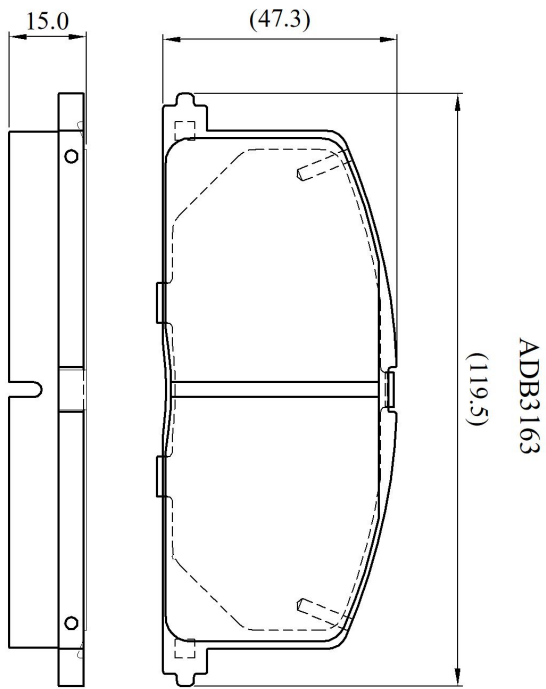

Make: TOYOTA

Model: Carina II

Part Number: ADB3163

Vehicle Manufacturing/Engine:

Specifications

Fitting Position	:	Front
Model Date	:	01/84-01/88

Or. Caliper	:	Akebono
WVA	:	20870
FMSI	:	
Length	:	119.5
Width	:	47.3
Thickness	:	15