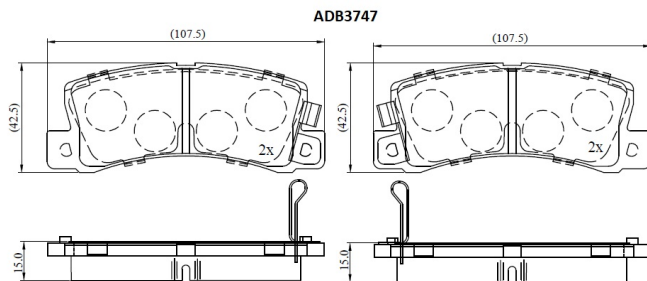

Make: TOYOTA

Model: Carina II

Part Number: ADB3747

Vehicle Manufacturing/Engine:

Specifications

Fitting Position	:	Rear
Model Date	:	01/88-01/92
Or. Caliper	:	Akebono
WVA	:	21833
FMSI	:	
Length	:	107.5

Width	:	42.5
Thickness	:	15