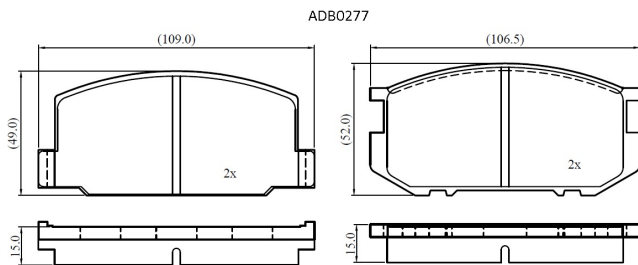

Make: TOYOTA

Model: Carina Range

Part Number: ADB0277

Vehicle Manufacturing/Engine:

Specifications

Fitting Position	:	Front
Model Date	:	01/82-12/84
Or. Caliper	:	Akebono
WVA	:	
FMSI	:	
Length	:	109.0/106.5
Width	:	49.0/52.0

Thickness

:

15