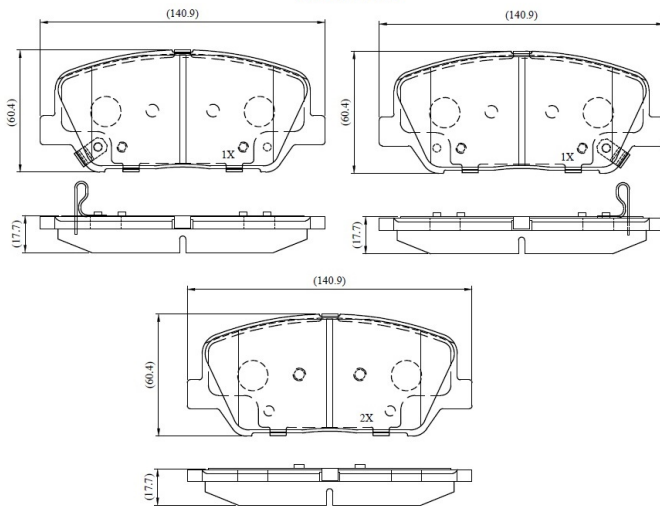

Make: TOYOTA

Model: C'eed

Part Number: ADB32259

Vehicle Manufacturing/Engine:

ADB32259

Specifications

Fitting Position	:	Front
Model Date	:	2012-
Or. Caliper	:	

WVA	:	2,49,15,24,916
FMSI	:	
Length	:	140.9
Width	:	60.5
Thickness	:	17.7