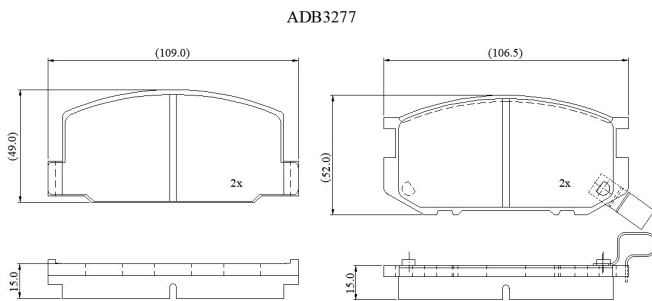

Make: TOYOTA

Model: Celica (-> 81)

Part Number: ADB3277

Vehicle Manufacturing/Engine:

Specifications

Fitting Position	:	Front
Model Date	:	01/78-09/81
Or. Caliper	:	Akebono
WVA	:	20867
FMSI	:	
Length	:	109.0/106.5

Width	:	49.0/52.0
Thickness	:	15