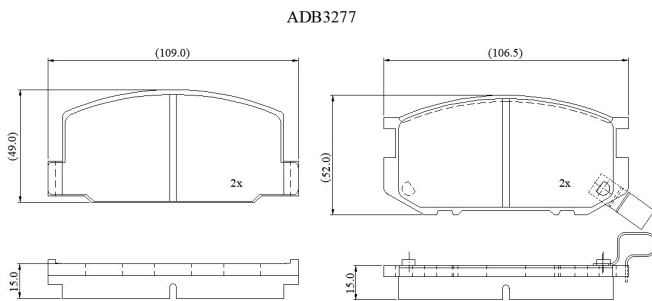

Make: TOYOTA

Model: Celica (-> 81)

Part Number: ADB3277

Vehicle Manufacturing/Engine:

Specifications

Fitting Position	:	Front
Model Date	:	01/78-08/81
Or. Caliper	:	Akebono
WVA	:	20867
FMSI	:	
Length	:	109.0/106.5

Width	:	49.0/52.0
Thickness	:	15