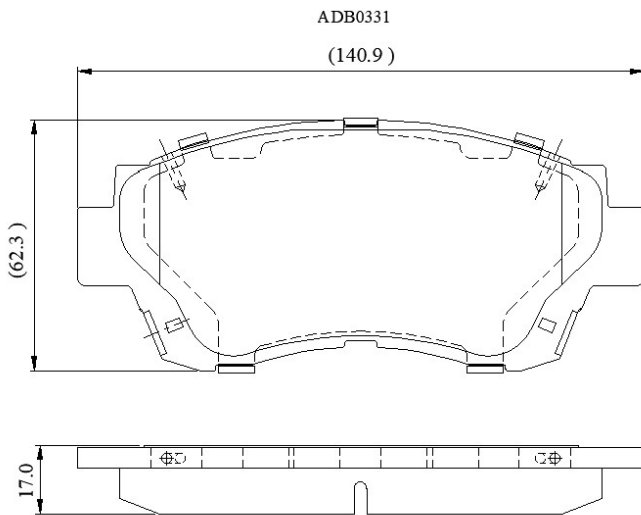

Make: TOYOTA

Model: Celica (93-> 01/00)

Part Number: ADB0331

Vehicle Manufacturing/Engine:

Specifications

Fitting Position	:	Front
Model Date	:	11/93-01/00
Or. Caliper	:	Sumitomo

WVA	:	21791
FMSI	:	
Length	:	140.8
Width	:	62.5
Thickness	:	16.5