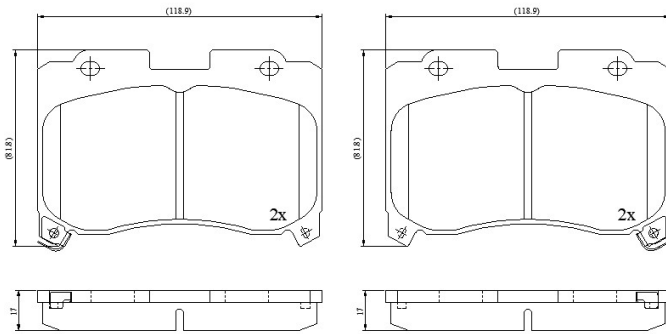

Make: TOYOTA

Model: Celica (93-> 01/00)

Part Number: ADB3753

Vehicle Manufacturing/Engine:

ADB3753

Specifications

Fitting Position	:	Front
Model Date	:	11/93-01/00
Or. Caliper	:	Sumitomo
WVA	:	21957
FMSI	:	

Length	:	118.9
Width	:	81.8
Thickness	:	17