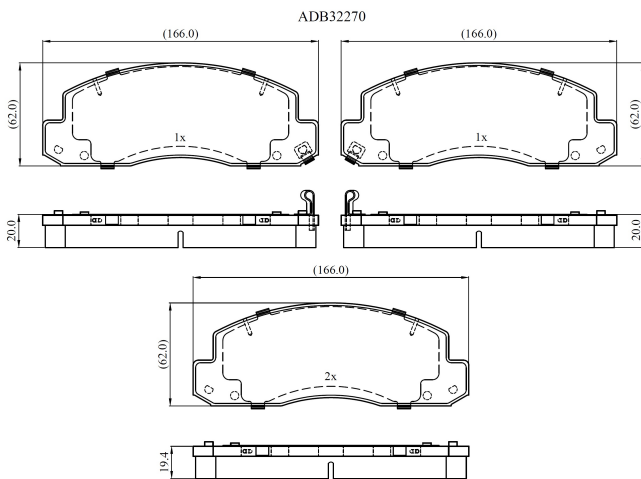

Make: TOYOTA

Model: Coaster

Part Number: ADB32270

Vehicle Manufacturing/Engine:

Specifications

Fitting Position	:	Front
Model Date	:	2010-
Or. Caliper	:	
WVA	:	29296

FMSI	:	
Length	:	166.4
Width	:	63.3
Thickness	:	20