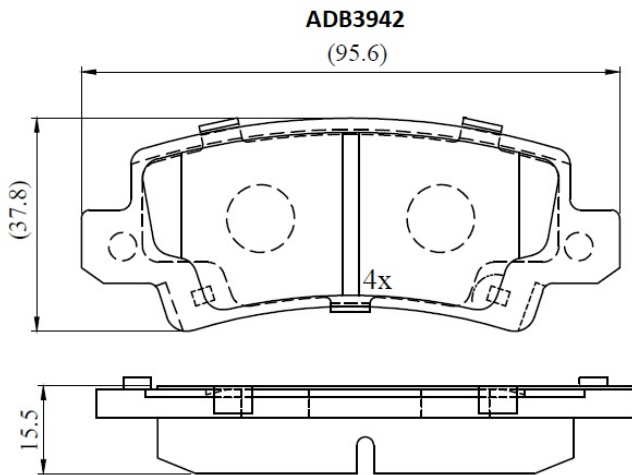

Make: TOYOTA

Model: Corolla (02-->)

Part Number: ADB3942

Vehicle Manufacturing/Engine:

Specifications

Fitting Position	:	Rear
Model Date	:	01/02-->
Or. Caliper	:	Lucas

WVA	:	23816
FMSI	:	
Length	:	95.6
Width	:	37.8
Thickness	:	15.5