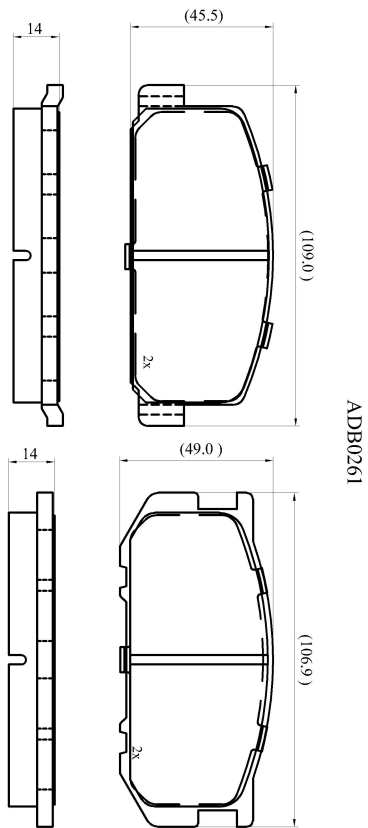

Make: TOYOTA

Model: Corolla (->87)

Part Number: ADB0261

Vehicle Manufacturing/Engine:

Specifications

Fitting Position	:	Front
Model Date	:	01/80-06/93
Or. Caliper	:	Akebono
WVA	:	2,08,54,20,856
FMSI	:	
Length	:	106.85/109.0
Width	:	49.0/45.5
Thickness	:	14