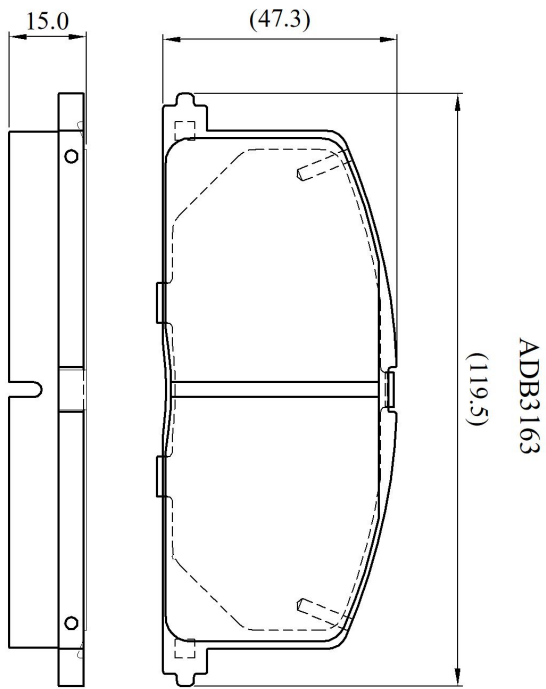

Make: TOYOTA

Model: Corolla (->87)

Part Number: ADB3163

Vehicle Manufacturing/Engine:

Specifications

Fitting Position	:	Front
Model Date	:	06/83-05/87

Or. Caliper	:	Akebono
WVA	:	20870
FMSI	:	
Length	:	119.5
Width	:	47.3
Thickness	:	15